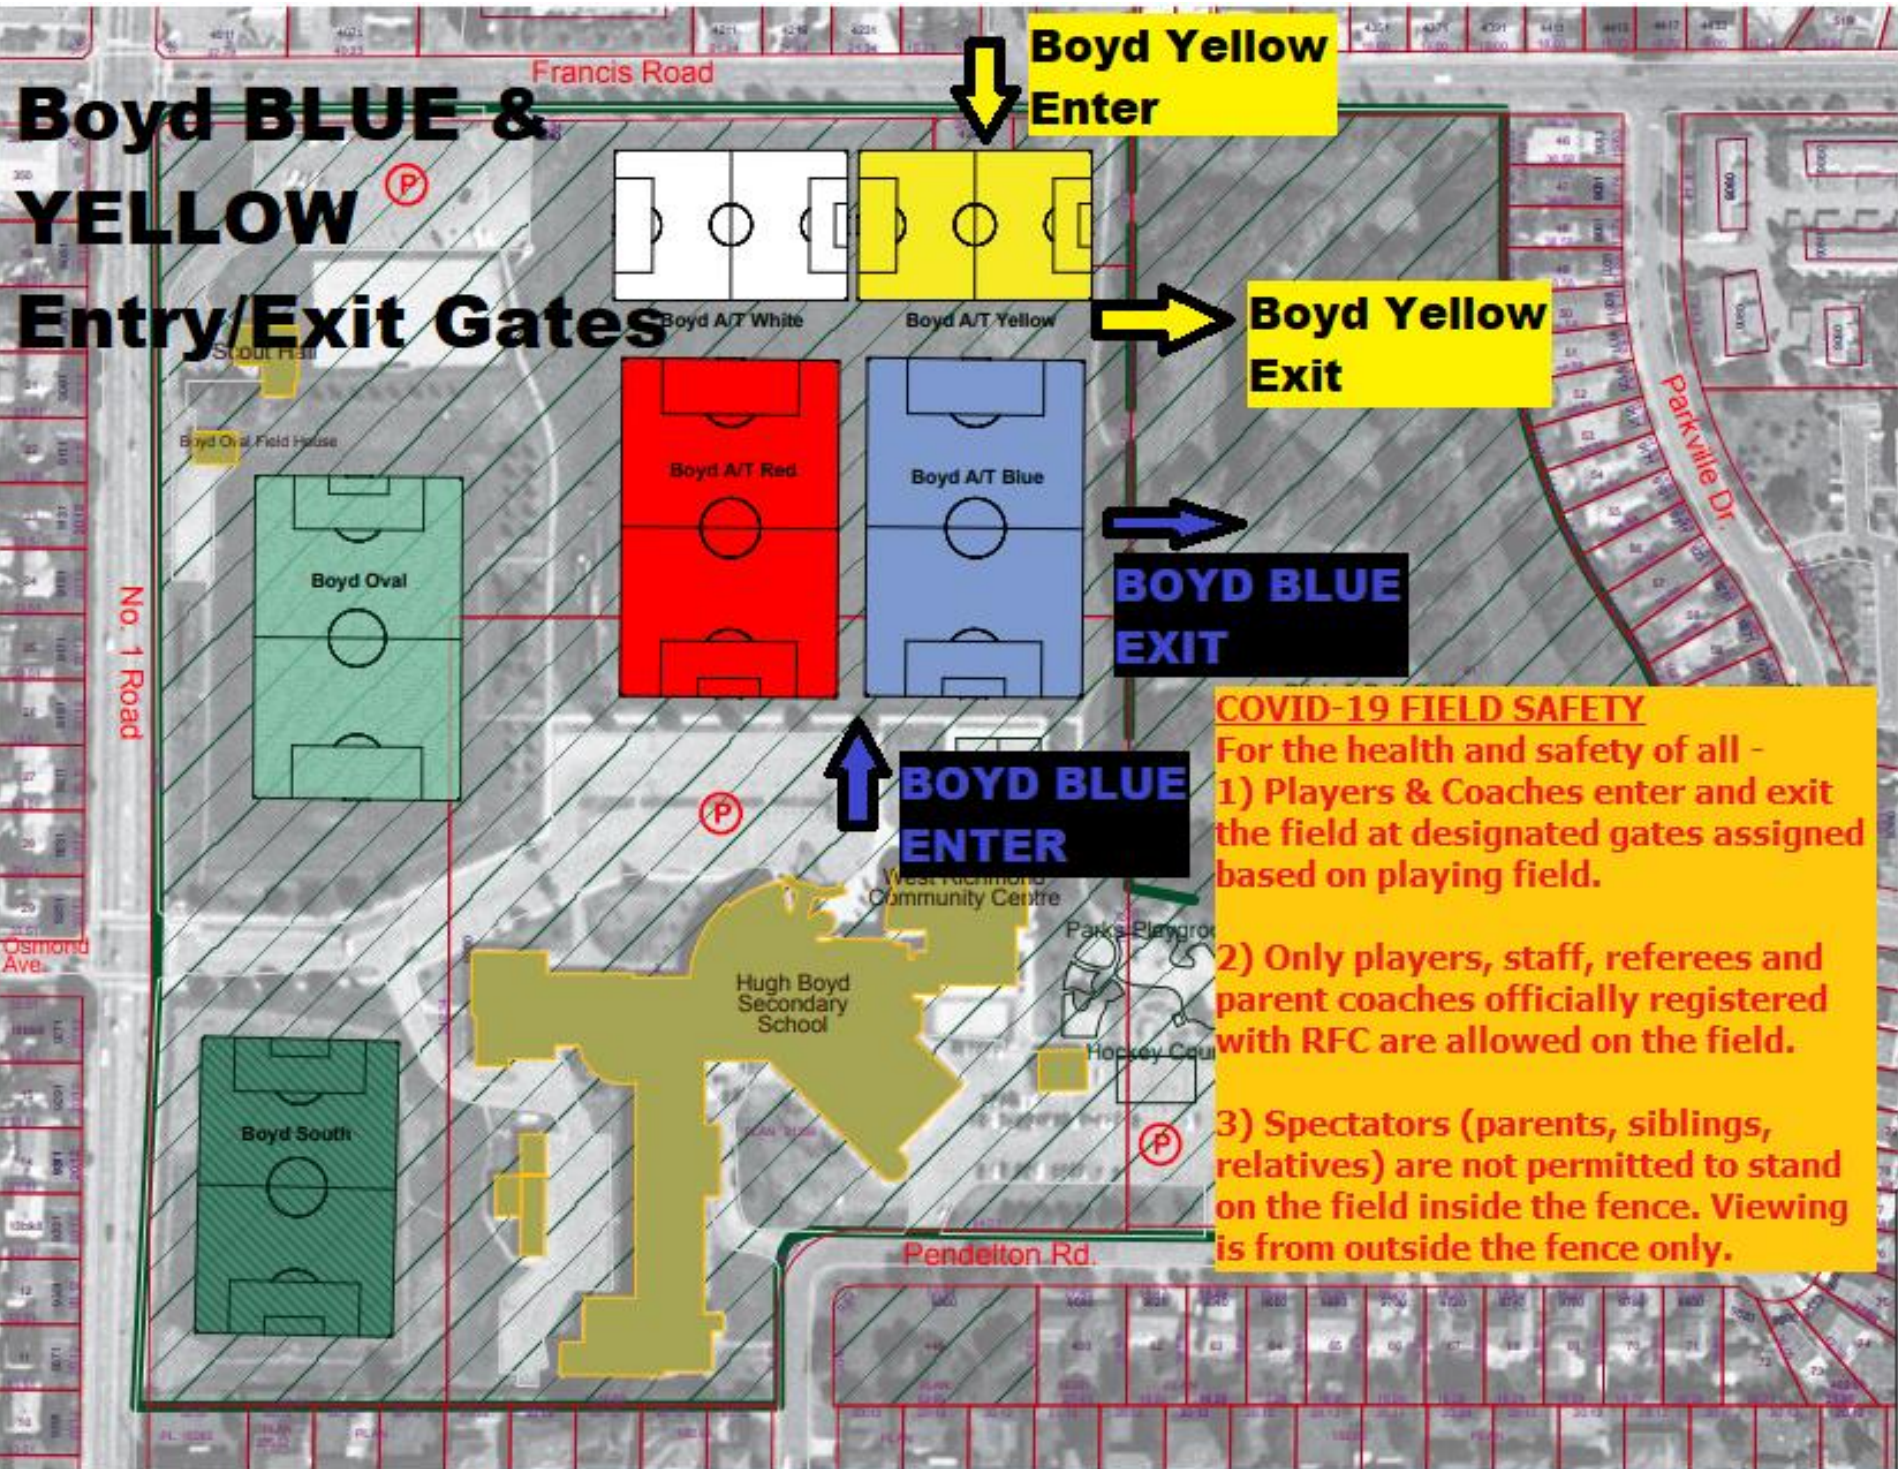

# Boyd BLUE & YELLOW Entry/Exit Gates

**COVID-19 FIELD SAFETY**  
For the health and safety of all -

- 1) Players & Coaches enter and exit the field at designated gates assigned based on playing field.
- 2) Only players, staff, referees and parent coaches officially registered with RFC are allowed on the field.
- 3) Spectators (parents, siblings, relatives) are not permitted to stand on the field inside the fence. Viewing is from outside the fence only.